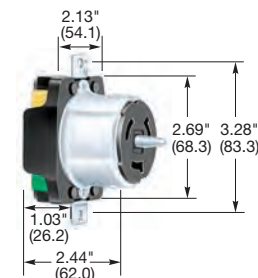

IP20
SUITABILITY

Plugs

Description	Cord Dia.	Catalog Number		
Nylon cover, thermoplastic polyester interior.	.830"-1.250" (21.08-31.75)	CS6365C	CS8365C	CS8165C

Note: See page B-60 for accessories.

Flanged Inlets

Description	Catalog Number		
Zinc plated steel casing, thermoset interior.	CS6375	CS8375	CS8175
Zinc plated steel casing, thermoset interior with lift cover.	CS6375M2	-	-
Gray Valox® housing and flange.	HBL6375S*	-	-

Note: *Type 3R.

IP20
SUITABILITY

Connector Bodies

Description	Cord Dia.	Catalog Number		
Nylon cover, thermoplastic polyester interior.	.830"-1.250" (21.08-31.75)	CS6364C	CS8364C	CS8164C

Note: See page B-60 for accessories.

Receptacles

Description	Catalog Number		
Black phenolic.	CS6369	CS8369	CS8169

Note: See page B-60 for accessories.

CS6369