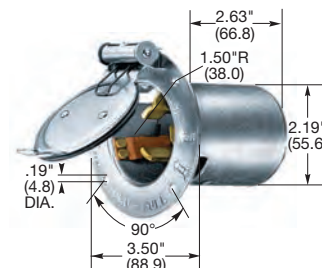

CS6375M2

Receptacles

Description	Catalog Number		
Black phenolic.	CS6369	CS8369	CS8169

Note: See page B-60 for accessories.