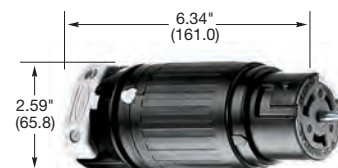

IP20
SUITABILITY

Plugs

Description	Cord Dia.	Catalog Number		
Nylon cover, thermoplastic polyester interior.	.830"-1.250" (21.08-31.75)	CS6365C	CS8365C	CS8165C

Note: See page B-60 for accessories.

Flanged Inlets

Description	Catalog Number		
Zinc plated steel casing, thermoset interior.	CS6375	CS8375	CS8175
Zinc plated steel casing, thermoset interior with lift cover.	CS6375M2	-	-
Gray Valox® housing and flange.	HBL6375S*	-	-

Note: *Type 3R.

IP20
SUITABILITY

Connector Bodies

Description	Cord Dia.	Catalog Number		
Nylon cover, thermoplastic polyester interior.	.830"-1.250" (21.08-31.75)	CS6364C	CS8364C	CS8164C

Note: See page B-60 for accessories.

Receptacles

Description	Catalog Number		
Black phenolic.	CS6369	CS8369	CS8169

Note: See page B-60 for accessories.

CS6364C