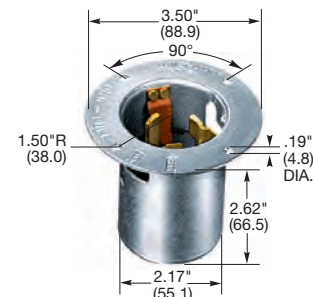

IP20
SUITABILITY

50A
125/250V AC
UL/CSA

50A
3Ø 250V AC
UL/CSA

50A
3Ø 480V AC
UL/CSA

Plugs

Description	Cord Dia.	Catalog Number		
Nylon cover, thermoplastic polyester interior.	.830"-1.250" (21.08-31.75)	CS6365C	CS8365C	CS8165C

Note: See page B-60 for accessories.

CS6365C

Flanged Inlets

Description	Catalog Number		
Zinc plated steel casing, thermoset interior.	CS6375	CS8375	CS8175
Zinc plated steel casing, thermoset interior with lift cover.	CS6375M2	-	-
Gray Valox® housing and flange.	HBL6375S*	-	-

Note: *Type 3R.

CS6375

IP20
SUITABILITY

50A
125/250V AC
UL/CSA

50A
3Ø 250V AC
UL/CSA

50A
3Ø 480V AC
UL/CSA

Connector Bodies

Description	Cord Dia.	Catalog Number		
Nylon cover, thermoplastic polyester interior.	.830"-1.250" (21.08-31.75)	CS6364C	CS8364C	CS8164C