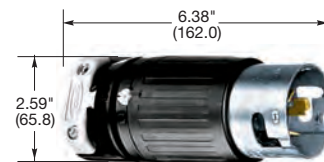

IP20
SUITABILITY

50A
125/250V AC
UL/CSA

50A
3Ø 250V AC
UL/CSA

50A
3Ø 480V AC
UL/CSA

Plugs

Description	Cord Dia.	Catalog Number		
Nylon cover, thermoplastic polyester interior.	.830"-1.250" (21.08-31.75)	CS6365C	CS8365C	CS8165C

Note: See page B-60 for accessories.

CS6365C

Flanged Inlets

Description	Catalog Number		
Zinc plated steel casing, thermoset interior.	CS6375	CS8375	CS8175
Zinc plated steel casing, thermoset interior with lift cover.	CS6375M2	-	-
Gray Valox® housing and flange.	HBL6375S*	-	-

Note: *Type 3R.

CS6375

IP20
SUITABILITY

50A
125/250V AC
UL/CSA

50A
3Ø 250V AC
UL/CSA

50A
3Ø 480V AC
UL/CSA

Connector Bodies

Description	Cord Dia.	Catalog Number		
Nylon cover, thermoplastic polyester interior.	.830"-1.250" (21.08-31.75)	CS6364C	CS8364C	CS8164C